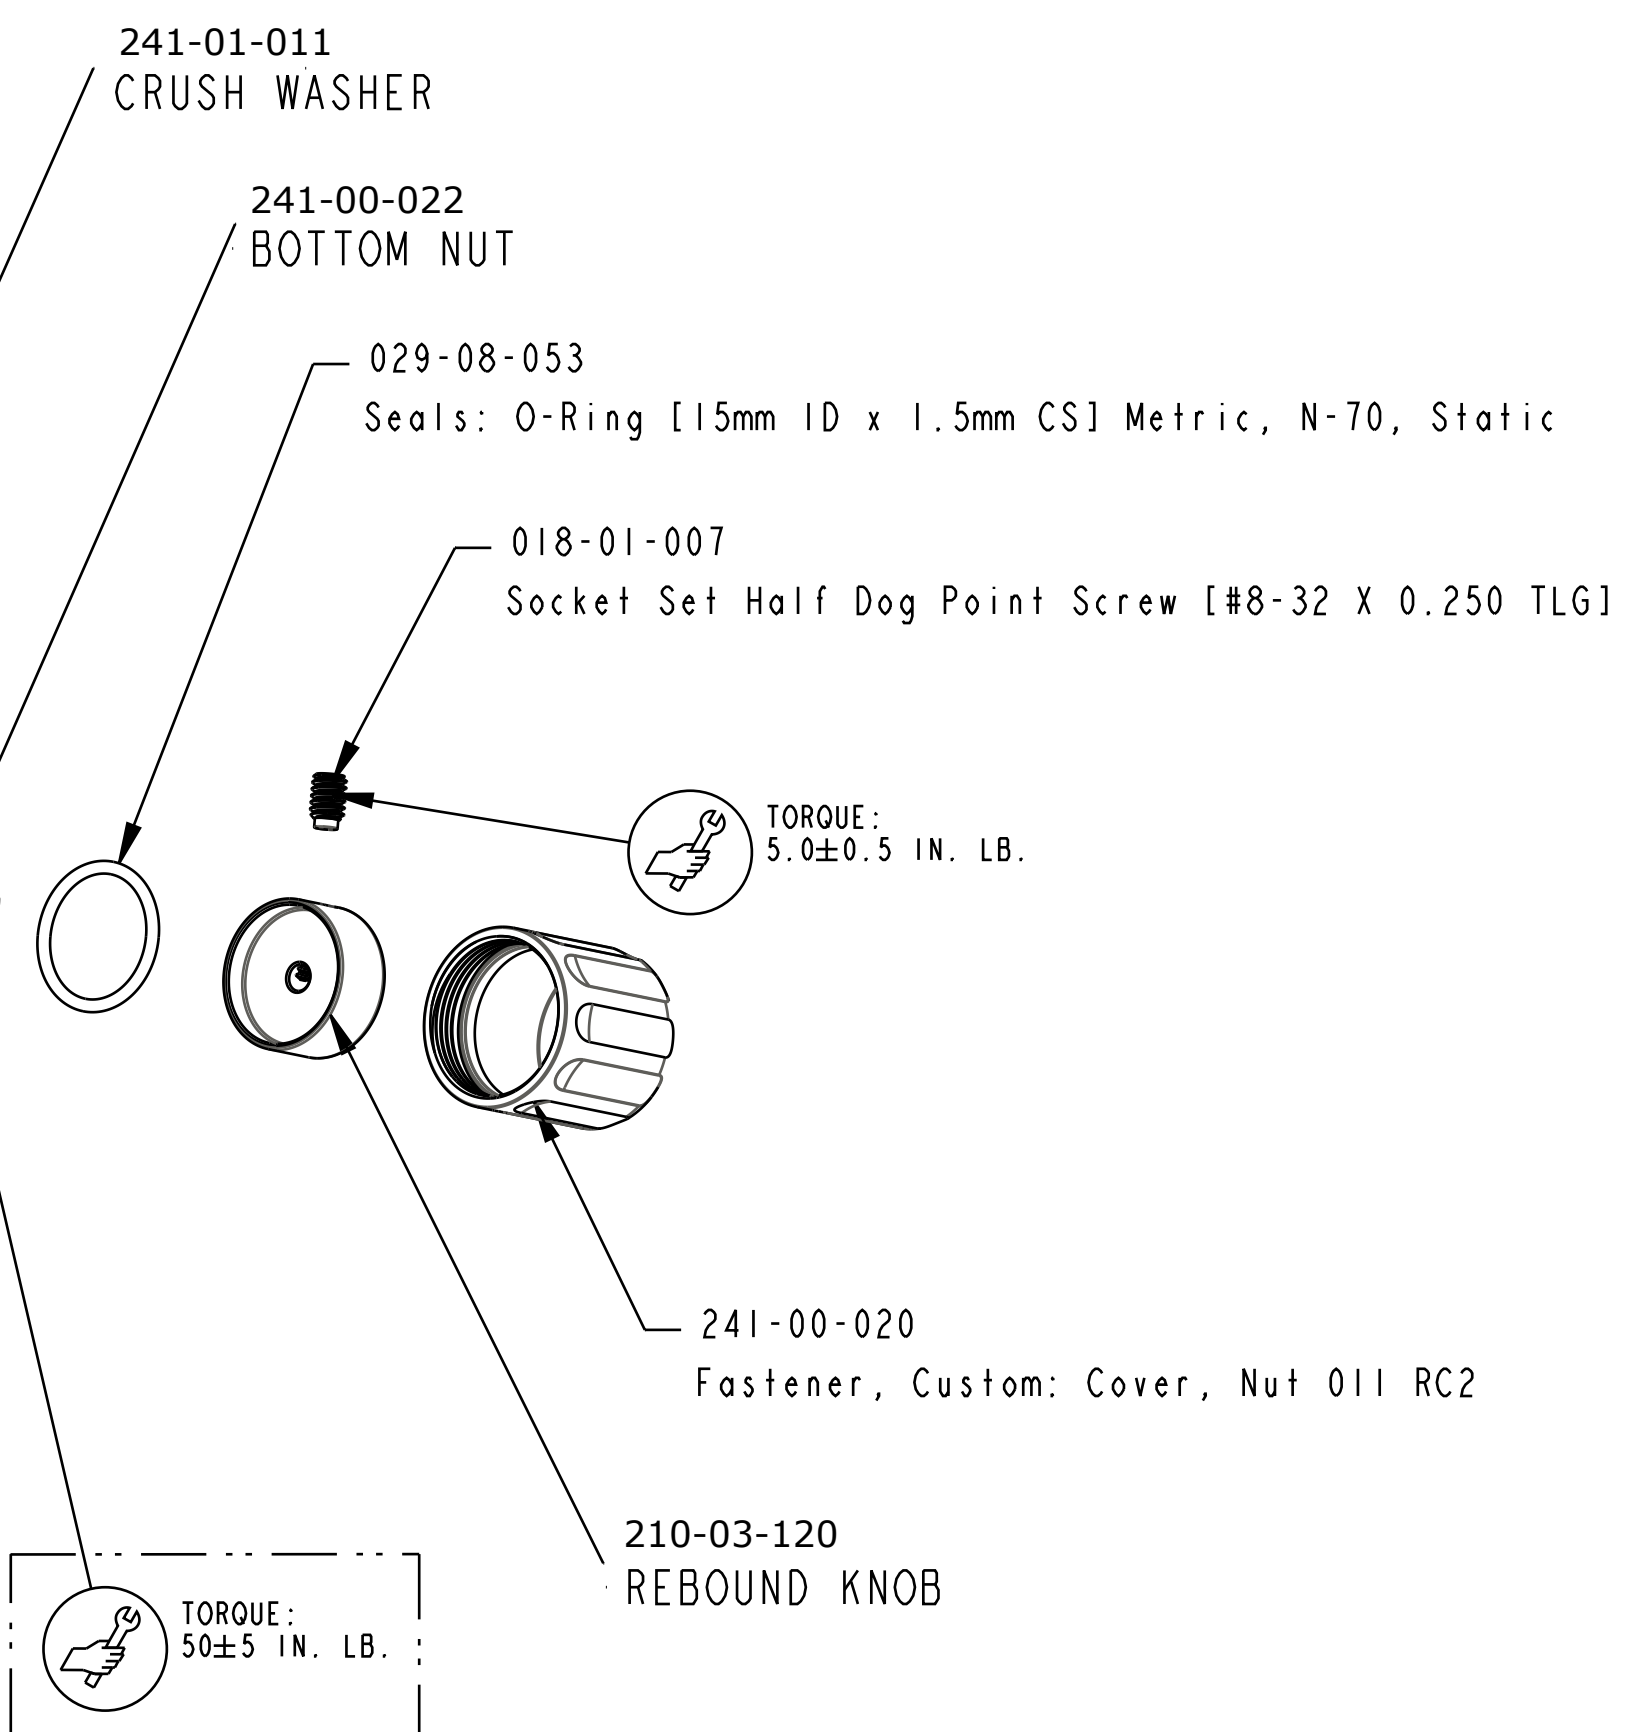

FOX Factory, Inc.
130 Hangar Way, Watsonville, CA 95076 USA
Ph 831-768-1100 Fax 831-768-9312

TITLE
**2015 34 831 FIT CTD-Adj
Cartridge Assy Complete**