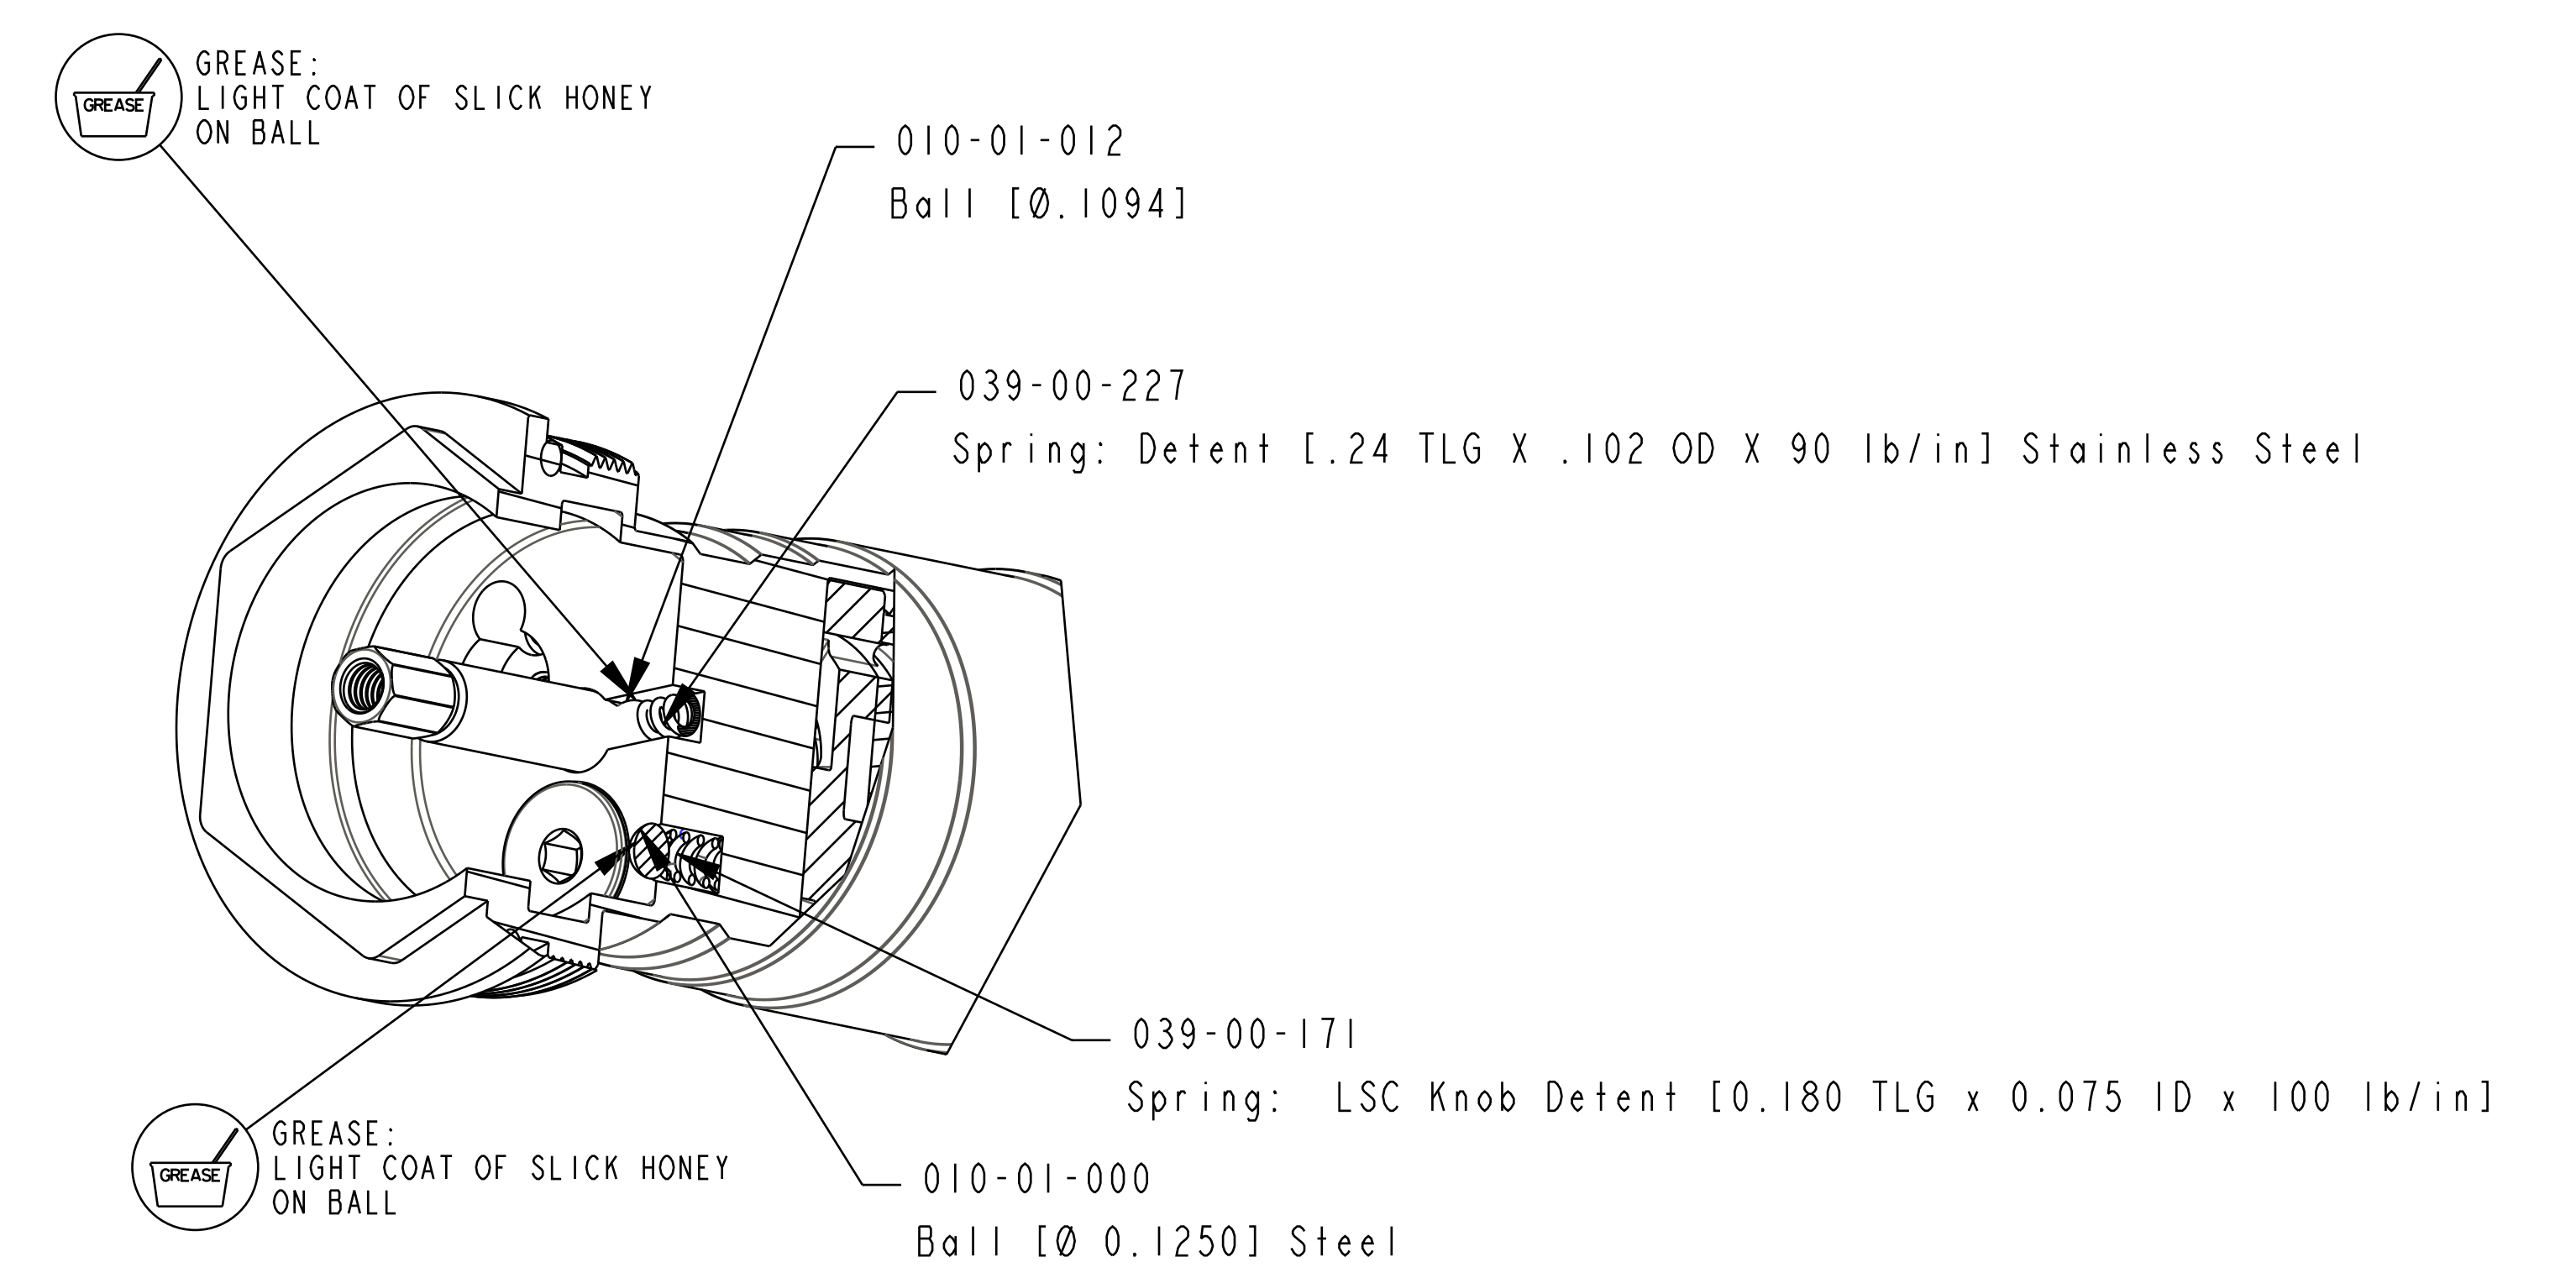

DETAIL A

CARTRIDGE ASSY